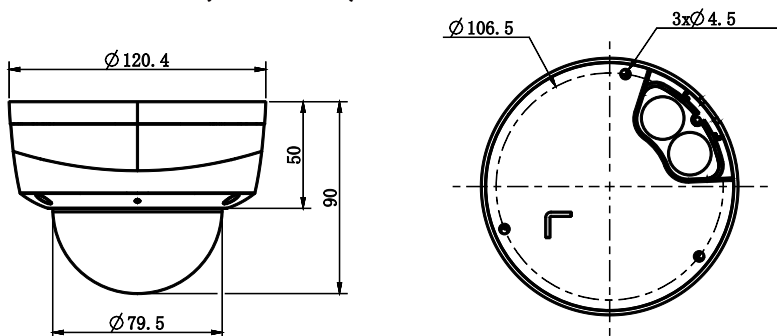

Network	
ANR	N/A
Protocols	TCP/IP, ICMP, HTTP, HTTPS, DHCP, DNS, DDNS, RTP, RTSP, RTCP, PPPoE, UPnP, FTP, IPV4, NTP, SMTP, IGMP, 802.1x, QoS, IPV6, ARP, UDP, SNMP, SSL, Telnet, RTMP, SFTP, NFS
System Compatibility	ONVIF (PROFILE S/T/G), SDK, CGI, P2P(Mutually exclusive with Profile G)
Remote Connection	≤7
Client	Easy7, EasyLive
Web Version	Web6
Interface	
Communication Interface	1 RJ45 10M/ 100M self adaptive Ethernet port
Audio I/O	Mic in
Alarm I/O	N/A
Reset Button	Yes
On-board storage	Built-in MicroSD card slot, up to 512 GB
General	
Firmware Version	-
Web Client Language	15 languages English, Russian, Spanish, Korean, Italian, Turkish, Simple Chinese, Traditional Chinese, Thai, French, Polish, Dutch, Hebraism, Arabic, Vietnamese
Operating Conditions	-35°C ~ 65°C, 0 ~ 95% RH
Power Supply	DC 12V±25%, PoE (802.3af)
Power Consumption	MAX: 6W (12V) MAX: 7W (PoE)
Protection	IP67, IK10, Lightning protection, surge protection and voltage transient protection meets EN 55035:2017
Heater	N/A
Dimensions	Φ120×90mm (Φ4.72×3.54inch)
Weight	0.4Kg (0.88lb)

## DIMENSIONS (Unit: mm)