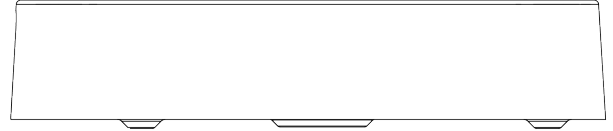

DIMENSIONS (Unit: mm)