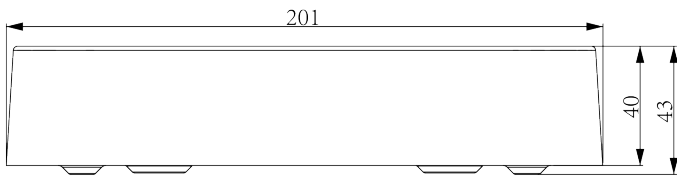

TC-R3105 Spec:I/B/P4/L/S

NVR

Spark Series

KEY FEATURES

- Up to 5-ch IP camera inputs
- Access/forwarding bandwidth at 60Mbps/40Mbps
- S+265, H.265, S+264, H.264 video formats
- 5MP(30fps)×1, 4MP(30fps)×1, 3MP(30fps)×1, 1080P(30fps)×2 preview decoding capacity
- 4-ch synchronous playback
- 5MP(30fps)×1, 4MP(30fps)×1, 3MP(30fps)×1, 1080P(30fps)×2 playback decoding capacity
- Up to 6TB capacity for each HDD
- 1×HDMI output
- HDMI output at up to 1080P resolution
- 1×RJ-45, 10/100 Mbps self-adaptive Ethernet port
- PoE Interface, 4×RJ45, 10/100 Mbps self-adaptive Ethernet port
- S+ 265 compression effectively reduces the storage space by up to 75%
- Support cloud upgrade

PoE	
PoE Interface	4×RJ45, 10/100 Mbps self-adaptive Ethernet port
PoE Budget	45W
Power per PoE Port	30W
Standard	IEEE 802.3 af/at
General	
UI Language	English; Spanish; Italian; Turkish; French; Polish; Dutch; Hebrew; German; Ukrainian; Portuguese
Power Supply	DC48V 1.35A
Power Consumption	<10W(without HDD&without PoE)
NetWeight	0.4kg
GrossWeight	0.85kg
Boundary Dimensions	200(L)200(W)43(H)mm
Package Dimensions	315(L)70(W)235(H)mm
Operating Temperature	-10°C~+55°C
Operating Humidity	10%~90%RH
Storage Temperature	-10°C~+55°C
Storage Humidity	10%~90%RH
Package Kit	Network Video Recorder; Screw pack; Mouse; Power adapter

DIMENSIONS (Unit: mm)

Physical Interfaces