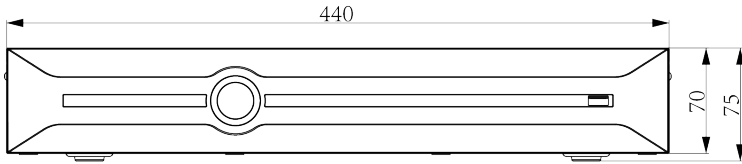

DIMENSIONS (Unit: mm)