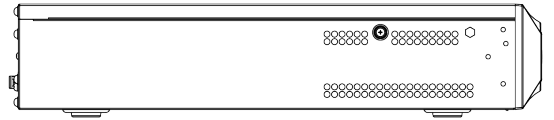

DIMENSIONS (Unit: mm)